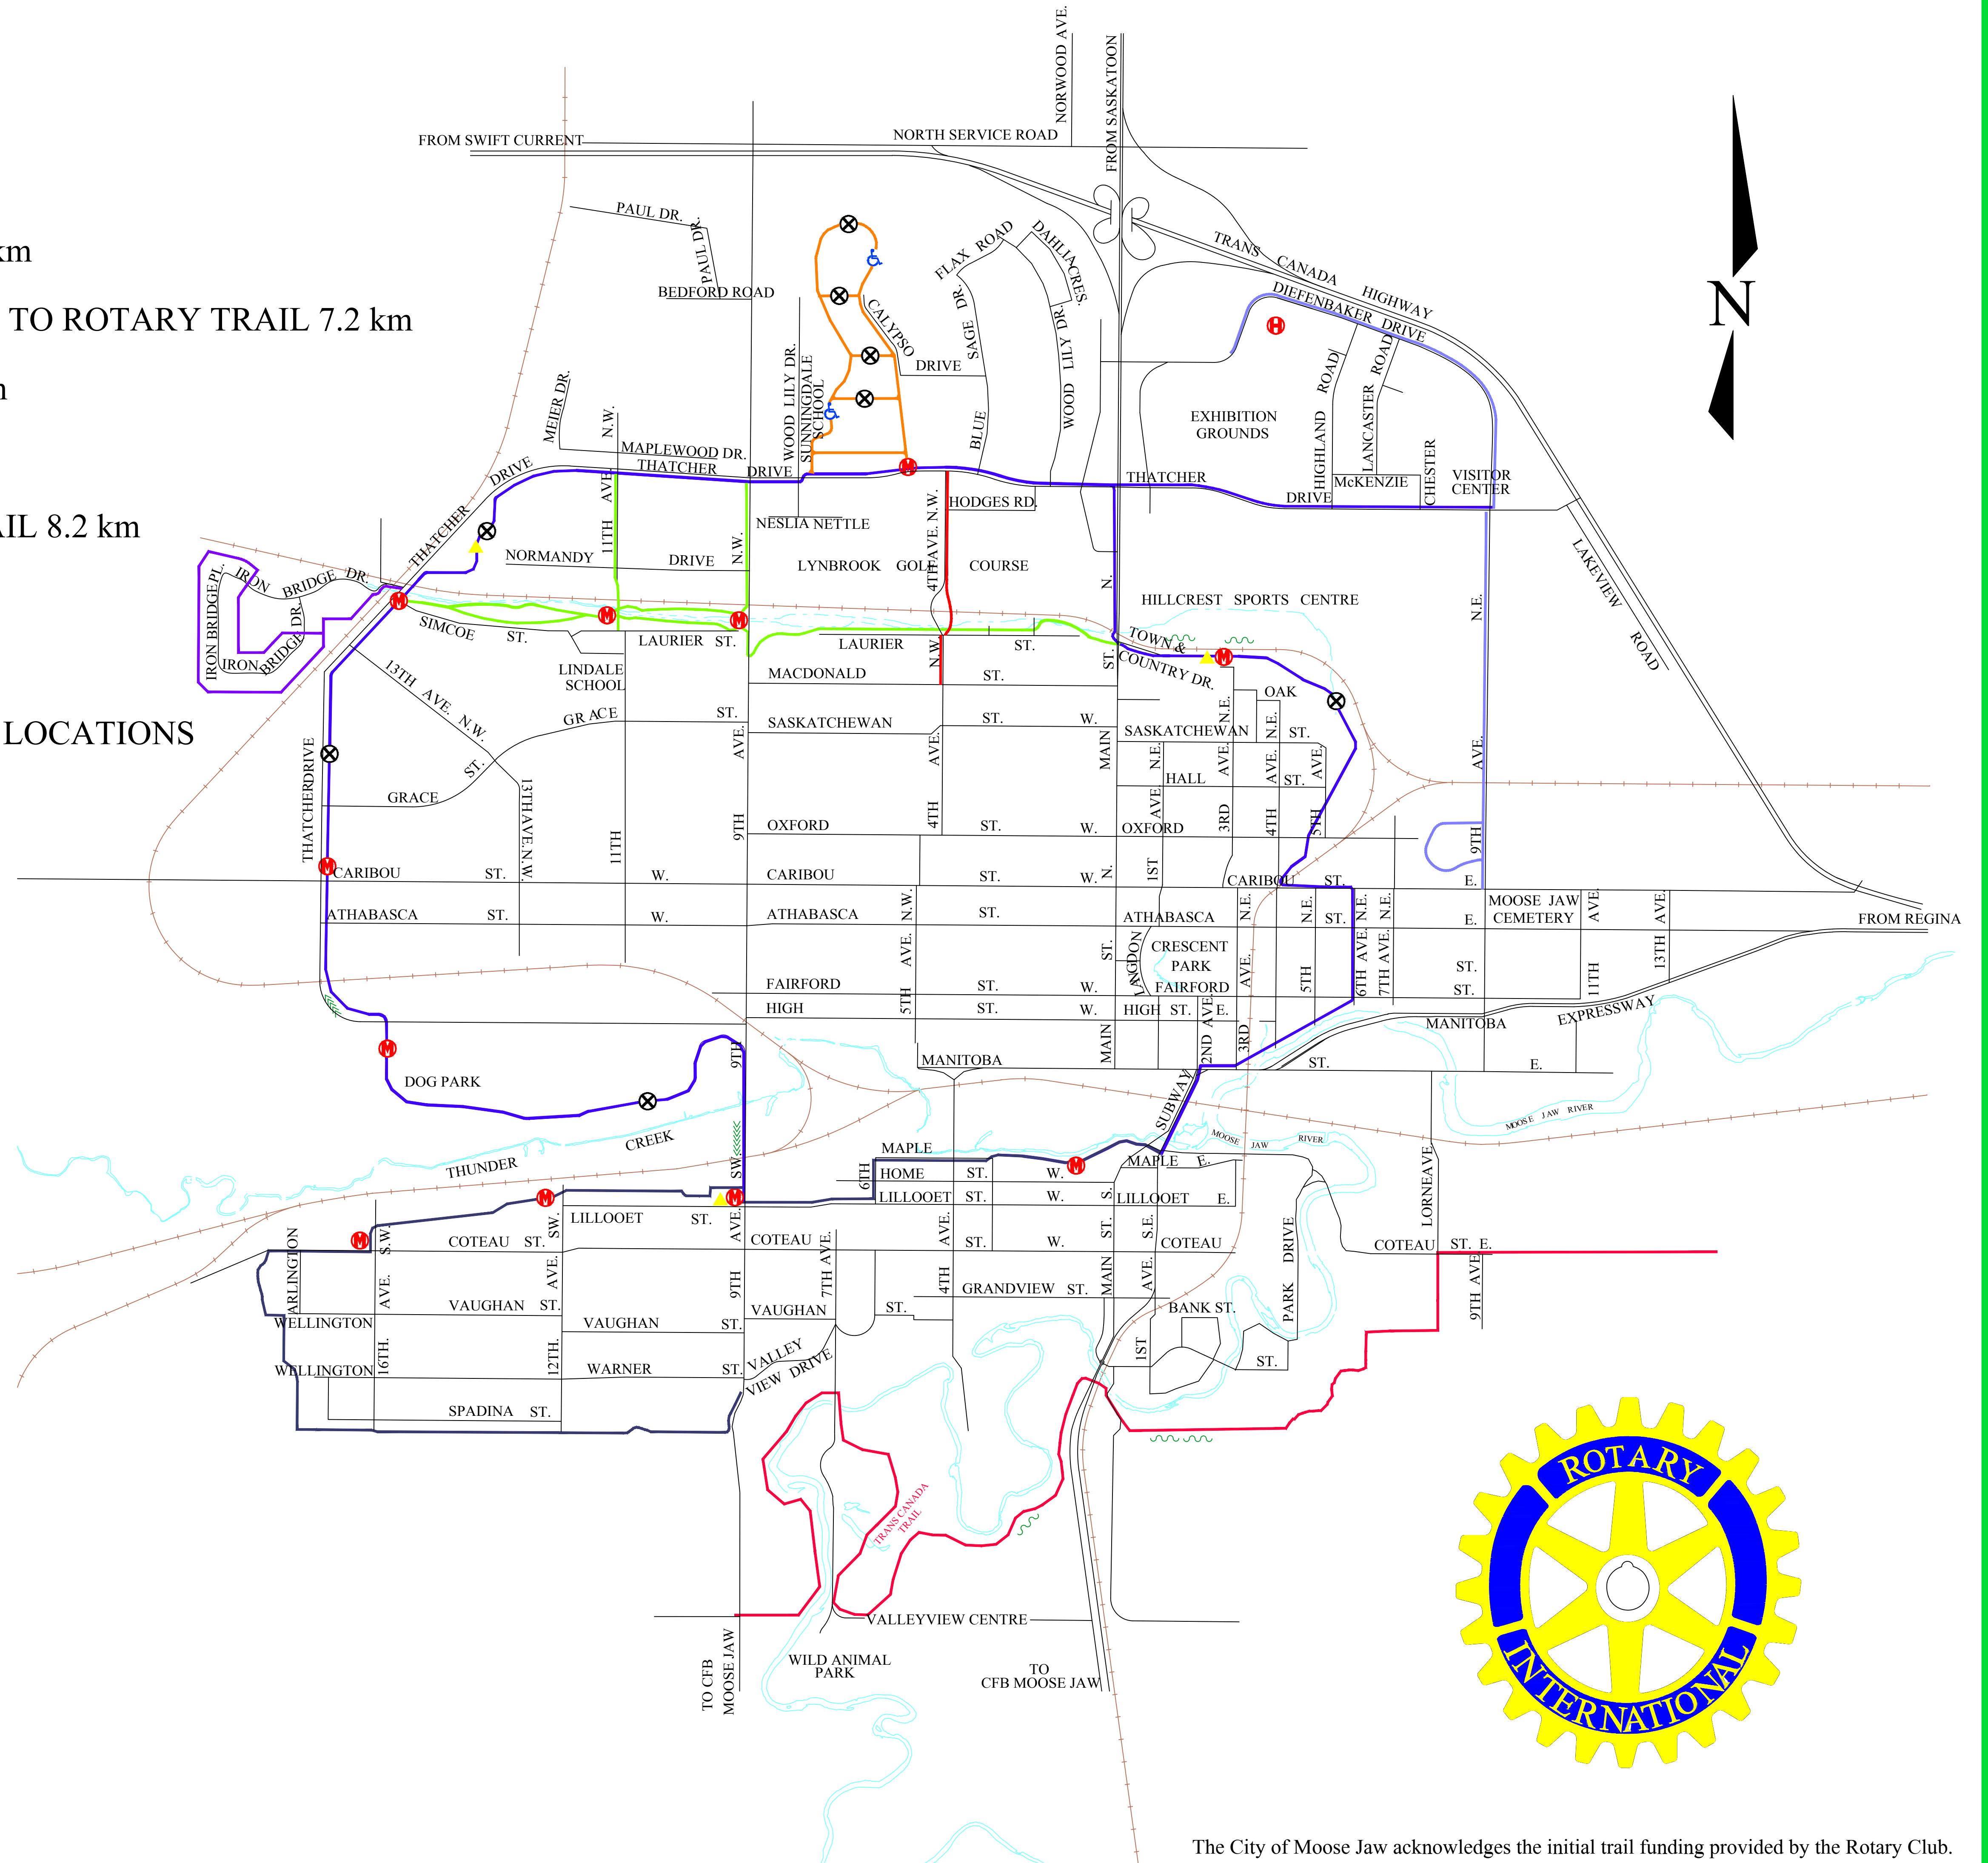

CITY OF MOOSE JAW

LEGEND

- ROTARY TRAIL 15.0 km
- SOUTH HILL ACCESS TO ROTARY TRAIL 7.2 km
- ROTARY COVE 3.7 km
- ROTARY RUN 5.7 km
- TRANS CANADA TRAIL 8.2 km
- >>>> GRADUAL SLOPE
- ~ STEEP HILLS
- M ROTARY TRAIL MAP LOCATIONS
- X BRIDGE
- H HOSPITAL
- ▲ REST STOP

The City of Moose Jaw acknowledges the initial trail funding provided by the Rotary Club.