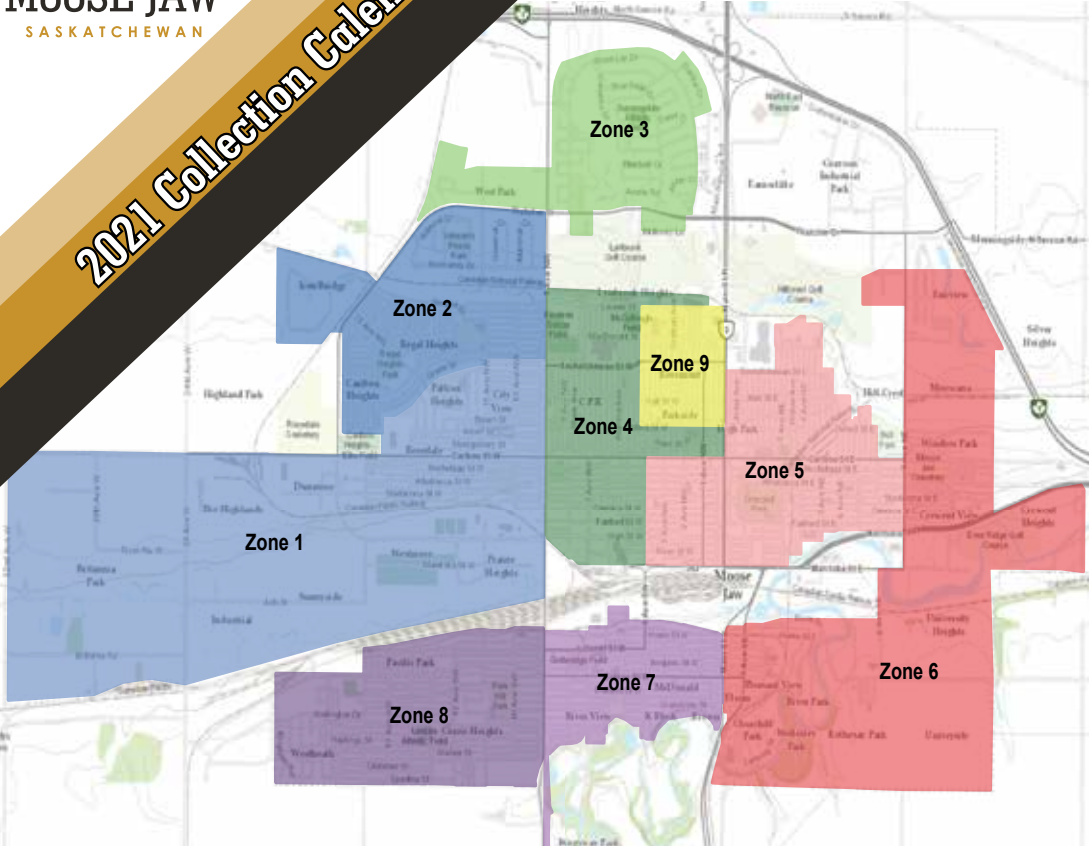

ZONE MAP

2021 Collection Calendar

The calendars below include both:
Garbage in green on the top line and
Recycling in blue on the bottom line.

To find your zone please see the zone map or visit:
www.moosejaw.ca/maps/waste-collection-zones

Household Hazardous Waste (HHW) Days will be held
April 17th & August 28th, 2021 from 9 am to 3 pm at the City Complex, 1010 High St. W.
 HHW Day allows residents with left-over batteries, cleaners, pesticides or chemicals that are explosive, flammable, poisonous, or corrosives the opportunity to drop off their HHW waste and have the materials disposed of in a safe manner.

JANUARY 2021

SUNDAY	MONDAY	TUESDAY	WEDNESDAY	THURSDAY	FRIDAY	SATURDAY
					1	2
						Zone 7
3	4	5	6	7	8	9
	Zone 1	Zone 4	Zone 6	Zone 7		
	Zone 9	Zone 2	Zone 3	Zone 5	Zone 8	
10	11	12	13	14	15	16
	Zone 2	Zone 3	Zone 5	Zone 8	Zone 9	
	Zone 1	Zone 4	Zone 6	Zone 7		
17	18	19	20	21	22	23
	Zone 1	Zone 4	Zone 6	Zone 7		
	Zone 9	Zone 2	Zone 3	Zone 5	Zone 8	
24	25	26	27	28	29	30
	Zone 2	Zone 3	Zone 5	Zone 8	Zone 9	
31		Zone 1	Zone 4	Zone 6	Zone 7	

FEBRUARY 2022

SUNDAY	MONDAY	TUESDAY	WEDNESDAY	THURSDAY	FRIDAY	SATURDAY
		1	2	3	4	5
			Zone 4 Zone 2	Zone 6 Zone 3	Zone 7 Zone 5	Zone 8
6	7	8	9	10	11	12
		Zone 2 Zone 9	Zone 3 Zone 1	Zone 5 Zone 4	Zone 8 Zone 6	Zone 9 Zone 7
13	14	15	16	17	18	19
		Zone 1 Zone 9	Zone 4 Zone 2	Zone 6 Zone 3	Zone 7 Zone 5	Zone 8
20	21	22	23	24	25	26
		Zone 2 Zone 9	Zone 3 Zone 1	Zone 5 Zone 4	Zone 8 Zone 6	Zone 9 Zone 7
27	28					
	Zone 1 Zone 9					