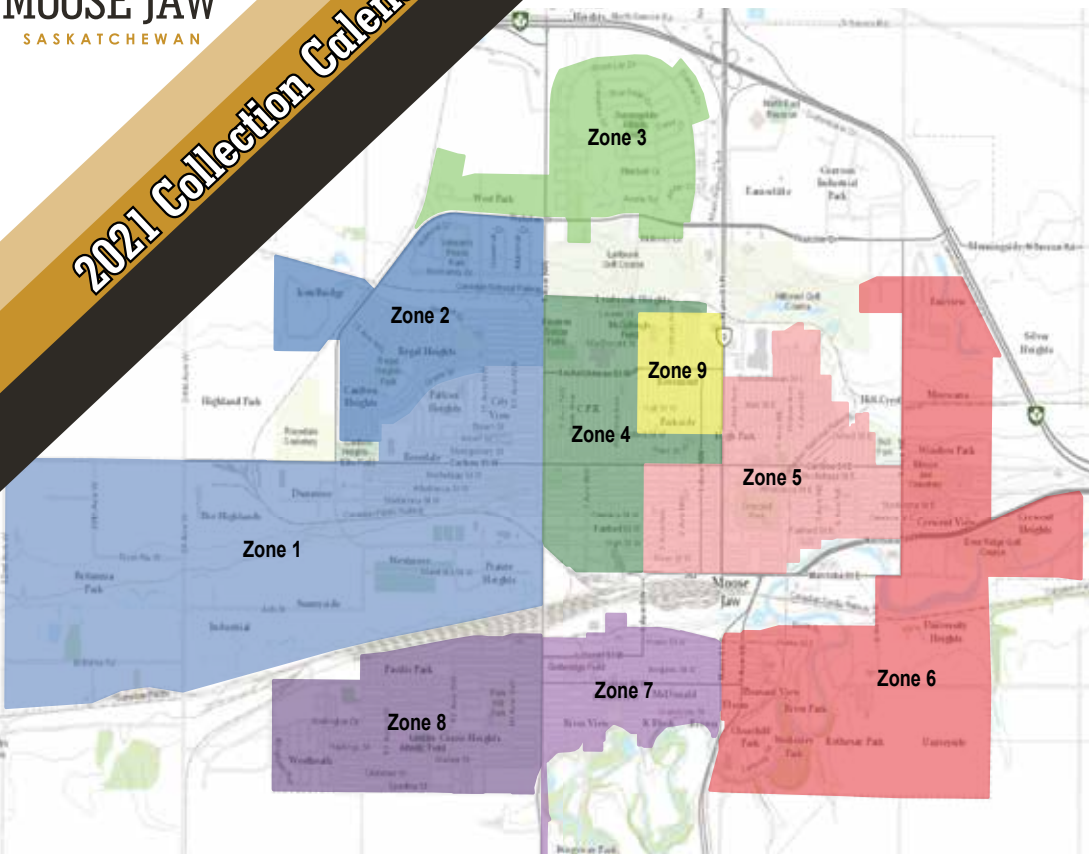

APRIL 2021

SUNDAY	MONDAY	TUESDAY	WEDNESDAY	THURSDAY	FRIDAY	SATURDAY
				1	2	3
				Zone 7		
				Zone 5	Zone 8	
4	5	6	7	8	9	10
	Zone 2	Zone 3	Zone 5	Zone 8	Zone 9	
	Zone 1	Zone 4	Zone 6	Zone 7		
11	12	13	14	15	16	17
	Zone 1	Zone 4	Zone 6	Zone 7		Household Hazardous Waste Day
	Zone 9	Zone 2	Zone 3	Zone 5	Zone 8	
18	19	20	21	22	23	24
	Zone 2	Zone 3	Zone 5	Zone 8	Zone 9	
	Zone 1	Zone 4	Zone 6	Zone 7		
25	26	27	28	29	30	
	Zone 1	Zone 4	Zone 6	Zone 7		
	Zone 9	Zone 2	Zone 3	Zone 5	Zone 8	

JULY 2021

SUNDAY	MONDAY	TUESDAY	WEDNESDAY	THURSDAY	FRIDAY	SATURDAY
				1	2	3
				Zone 7 & 8	Zone 9	
				Zone 6	Zone 7	
4	5	6	7	8	9	10
	Zone 1 & 2	Zone 3 & 4	Zone 5 & 6	Zone 7 & 8	Zone 9	
	Zone 9	Zone 2	Zone 3	Zone 5	Zone 8	
11	12	13	14	15	16	17
	Zone 1 & 2	Zone 3 & 4	Zone 5 & 6	Zone 7 & 8	Zone 9	
	Zone 9	Zone 2	Zone 3	Zone 5	Zone 8	
18	19	20	21	22	23	24
	Zone 1 & 2	Zone 3 & 4	Zone 5 & 6	Zone 7 & 8	Zone 9	
	Zone 9	Zone 2	Zone 3	Zone 5	Zone 8	
25	26	27	28	29	30	31
	Zone 1 & 2	Zone 3 & 4	Zone 5 & 6	Zone 7 & 8	Zone 9	
	Zone 9	Zone 2	Zone 3	Zone 5	Zone 8	

AUGUST 2021

SUNDAY	MONDAY	TUESDAY	WEDNESDAY	THURSDAY	FRIDAY	SATURDAY
1	2	3	4	5	6	7
	Zone 1 & 2	Zone 3 & 4	Zone 5 & 6	Zone 7 & 8	Zone 9	
	Zone 9	Zone 2	Zone 3	Zone 5	Zone 8	
8	9	10	11	12	13	14
	Zone 1 & 2	Zone 3 & 4	Zone 5 & 6	Zone 7 & 8	Zone 9	
	Zone 9	Zone 2	Zone 3	Zone 5	Zone 8	
15	16	17	18	19	20	21
	Zone 1 & 2	Zone 3 & 4	Zone 5 & 6	Zone 7 & 8	Zone 9	
	Zone 9	Zone 2	Zone 3	Zone 5	Zone 8	
22	23	24	25	26	27	28
	Zone 1 & 2	Zone 3 & 4	Zone 5 & 6	Zone 7 & 8	Zone 9	Household Hazardous Waste Day
	Zone 9	Zone 2	Zone 3	Zone 5	Zone 8	
29	30	31				
	Zone 1 & 2	Zone 3 & 4				
	Zone 9	Zone 2				

ZONE MAP

2021 Collection Calendar

The calendars below include both:
Garbage in green on the top line and
Recycling in blue on the bottom line.
 To find your zone please see the zone map or visit:
www.moosejaw.ca/maps/waste-collection-zones