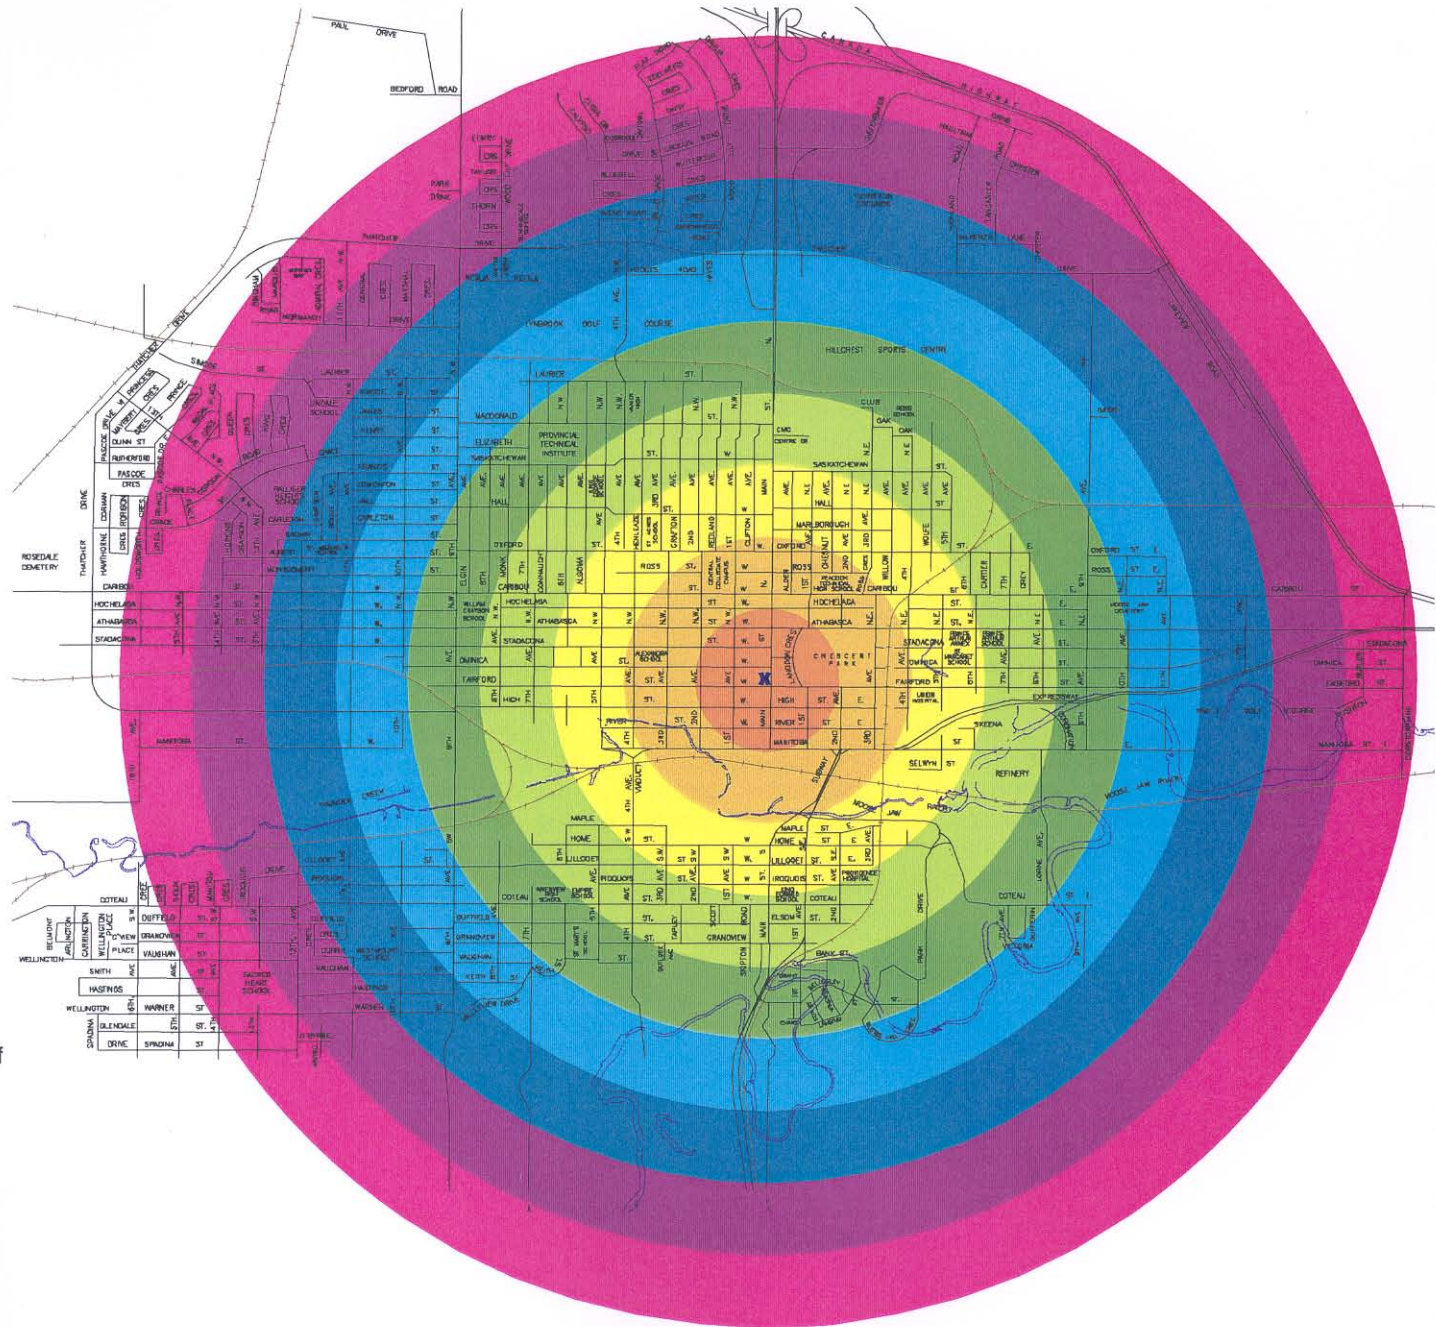

# HOW LONG WILL IT TAKE TO WALK TO CITY HALL?

## LEGEND

-  5 MINUTE WALK
-  10 MINUTE WALK
-  15 MINUTE WALK
-  20 MINUTE WALK
-  25 MINUTE WALK
-  30 MINUTE WALK
-  35 MINUTE WALK
-  40 MINUTE WALK
-  45 MINUTE WALK

Note: Distances are based on an average speed of 4.5 km/hour (2.8 miles/hour).