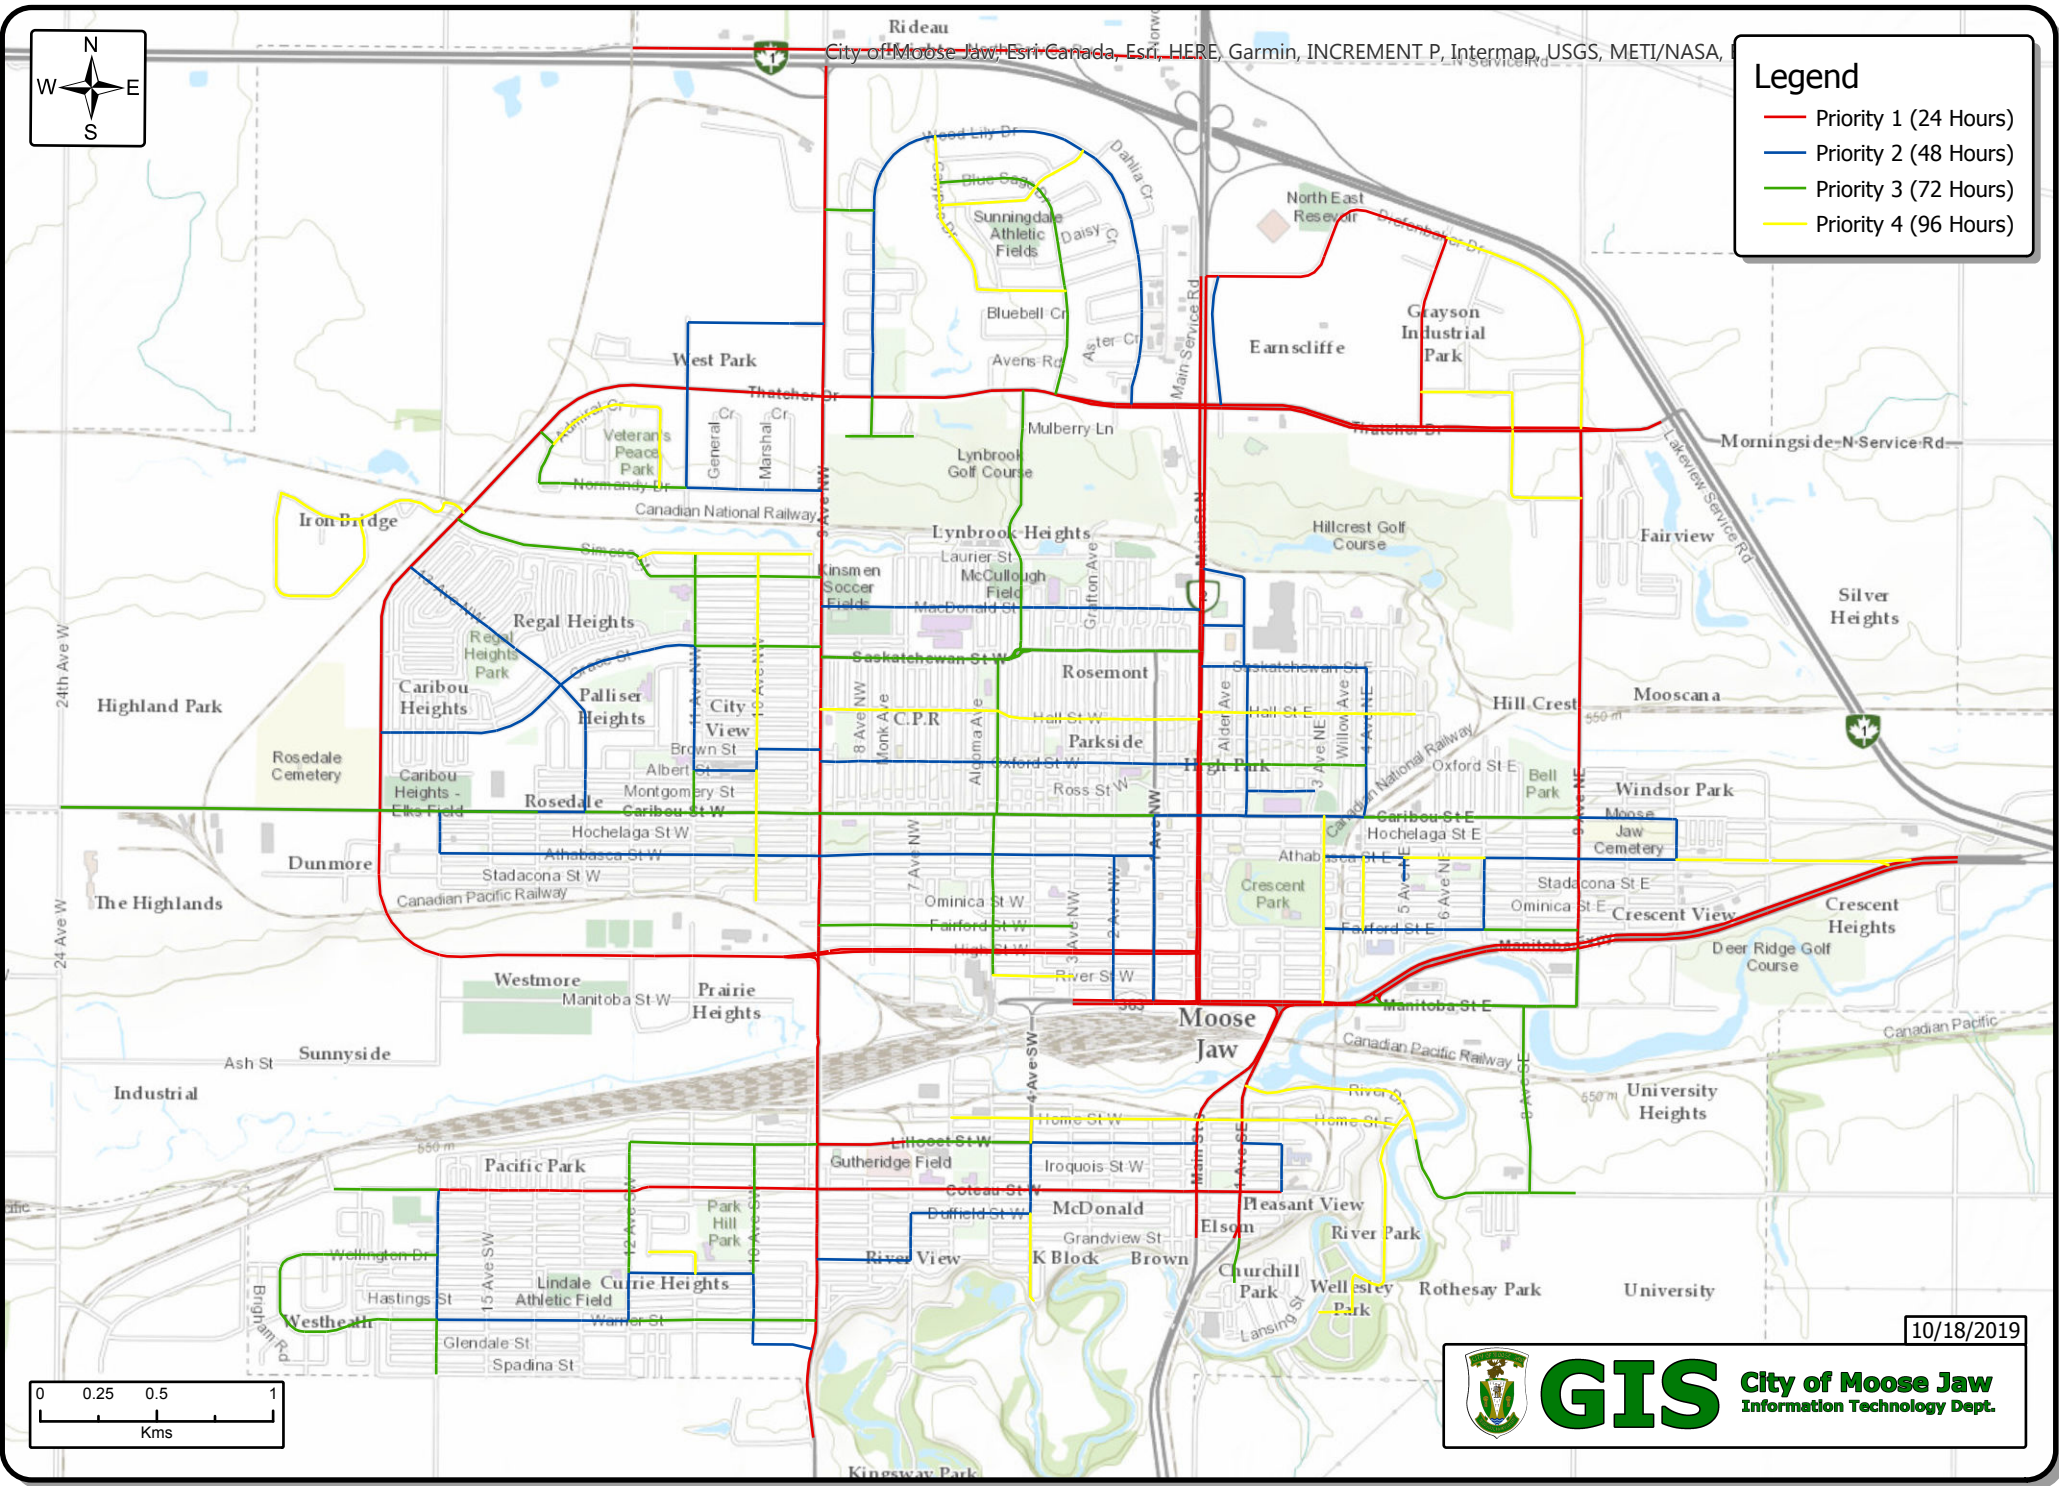

City Snow Clearing - Clear/Haul Priorities

Legend

- Priority 1 (24 Hours)
- Priority 2 (48 Hours)
- Priority 3 (72 Hours)
- Priority 4 (96 Hours)

10/18/2019

GIS City of Moose Jaw
Information Technology Dept.